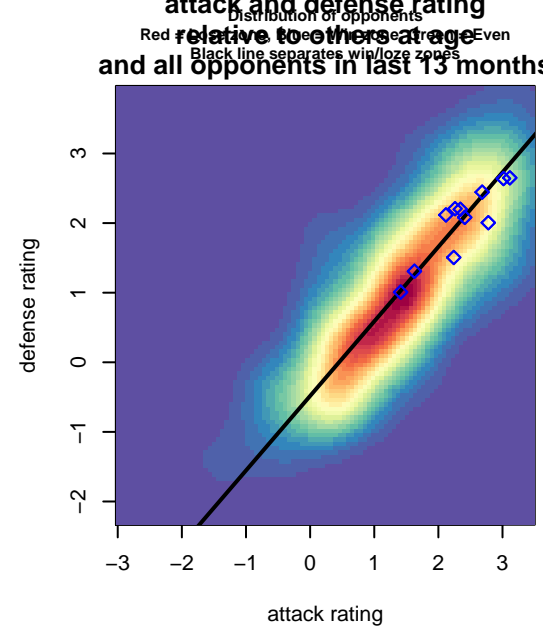

Coastal FC 2001B

Coastal FC
 Surrey, BC
 B01 total strength=1379
 attack=6.97 defense=7.95
 fall league = BCSPL 2001 U14
 spr league = Spr BCSPL 2001 U15

alt names used:
 Coastal FC
 Coastal FC

Venues played:
 2015 Spr BCSPL 2001 U15
 2015 SX Cup U15
 2015 BCSPL 2001 U14
 2015 United College Showcase U15-16
 2015 Whitecaps Invitational U15

Coastal FC 2001B
 Dots are actual minus expected GF (blue circles) and GA (red triangles).
 Blue line is smoothed change in attack strength. Red is smoothed change in defense strength.

**attack and defense variance (black dot)
relative to other teams
and top 10 in region**

**attack and defense rating
relative to others at age
and all opponents in last 13 months**

**attack and defense rating
relative to others at age
and all opponents in last 13 months**

Performance relative to 13 month average

average number of goals per game relative to expected

Performance relative to 13 month average

average number of goals per game relative to expected

lot. A=Neither has attack advantage, B=Opponent has both attack and defense advantage, C=Opponent has both attack and defense disadvantage, D=Both have