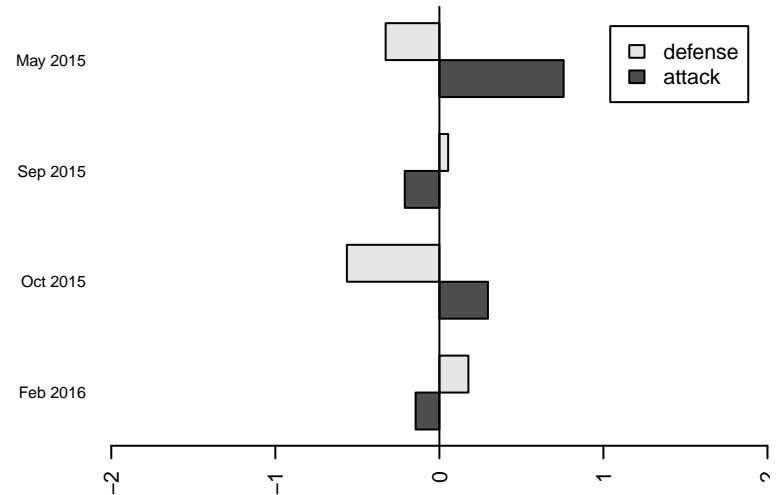

Coastal FC 2001B
 Dots are actual minus expected GF (blue circles) and GA (red triangles).
 Blue line is smoothed change in attack strength. Red is smoothed change in defense strength.

**attack and defense variance (black dot)
relative to other teams
and top 10 in region**

**attack and defense rating
relative to others at age
and all opponents in last 13 months**

**attack and defense rating
relative to others at age
and all opponents in last 13 months**

Performance relative to 13 month average

average number of goals per game relative to expected

Performance relative to 13 month average

average number of goals per game relative to expected

lot. A=Neither has attack advantage, B=Opponent has both attack and defense advantage, C=Opponent has both attack and defense disadvantage, D=Both have