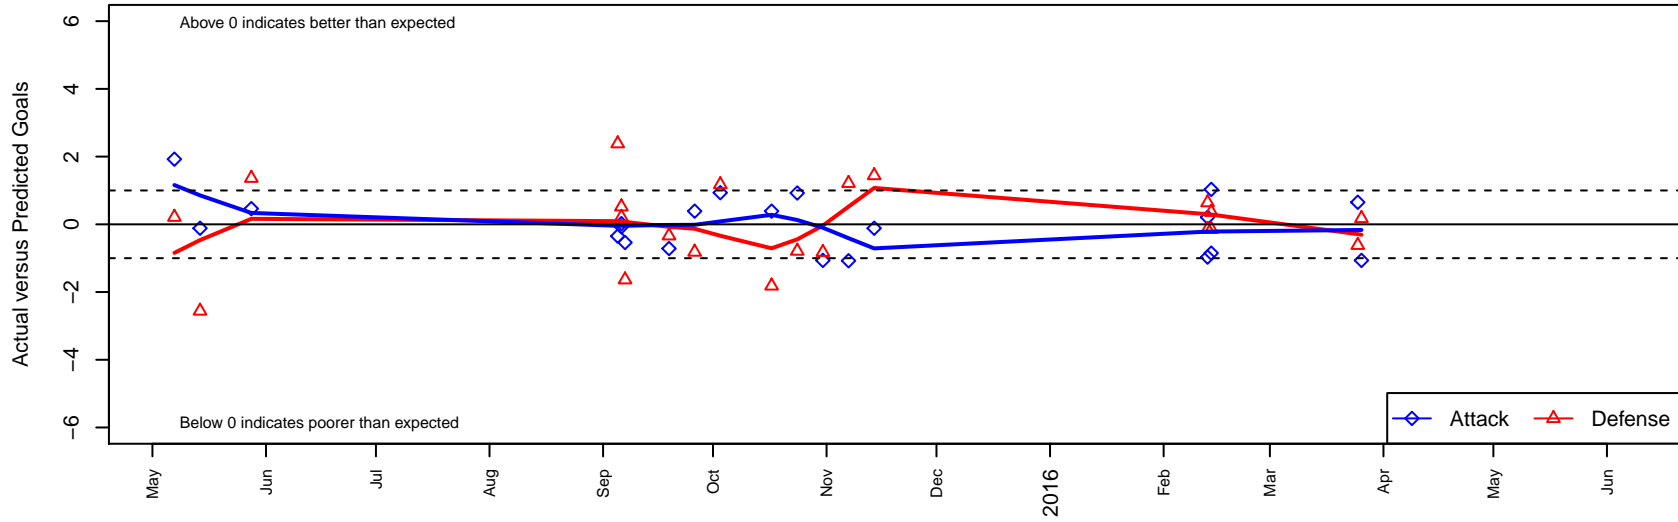

Coastal FC 2001B

Coastal FC
 Surrey, BC
 B01 total strength=1379
 attack=6.97 defense=7.95
 fall league = BCSPL 2001 U14
 spr league = Spr BCSPL 2001 U15

alt names used:
 Coastal FC
 Coastal FC

Venues played:
 2015 Spr BCSPL 2001 U15
 2015 SX Cup U15
 2015 BCSPL 2001 U14
 2015 United College Showcase U15-16
 2015 Whitecaps Invitational U15

Coastal FC 2001B
 Dots are actual minus expected GF (blue circles) and GA (red triangles).
 Blue line is smoothed change in attack strength. Red is smoothed change in defense strength.

**attack and defense variance (black dot)
relative to other teams
and top 10 in region**

**attack and defense rating
relative to others at age
and all opponents in last 13 months**

**attack and defense rating
relative to others at age
and all opponents in last 13 months**

Performance relative to 13 month average

average number of goals per game relative to expected

Performance relative to 13 month average

average number of goals per game relative to expected

lot. A=Neither has attack advantage, B=Opponent has both attack and defense advantage, C=Opponent has both attack and defense disadvantage, D=Both have